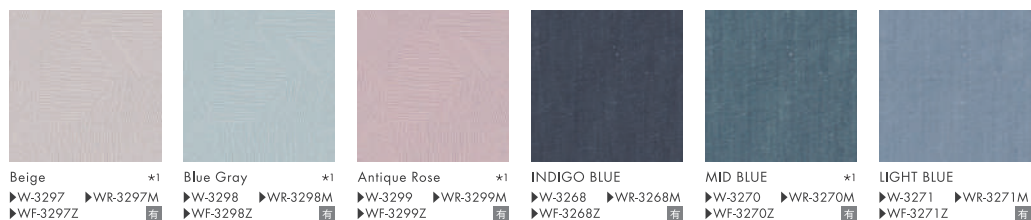

Type B ▶W-3245 ▶WR-3245M
 ▶WF-3245Z ☐

Type C ▶W-3246 ▶WR-3246M
 ▶WF-3246Z ☐

Type D ▶W-3247 ▶WR-3247M
 ▶WF-3247Z ☐

Type E ▶W-3248 ▶WR-3248M
 ▶WF-3248Z ☐

GEOSKETCH ジオスケッチ

Beige *1 ▶W-3297 ▶WR-3297M ▶WF-3297Z 有
 Blue Gray *1 ▶W-3298 ▶WR-3298M ▶WF-3298Z 有
 Antique Rose *1 ▶W-3299 ▶WR-3299M ▶WF-3299Z 有
 INDIGO BLUE ▶W-3268 ▶WR-3268M ▶WF-3268Z 有
 MID BLUE *1 ▶W-3270 ▶WR-3270M ▶WF-3270Z 有
 LIGHT BLUE ▶W-3271 ▶WR-3271M ▶WF-3271Z 有